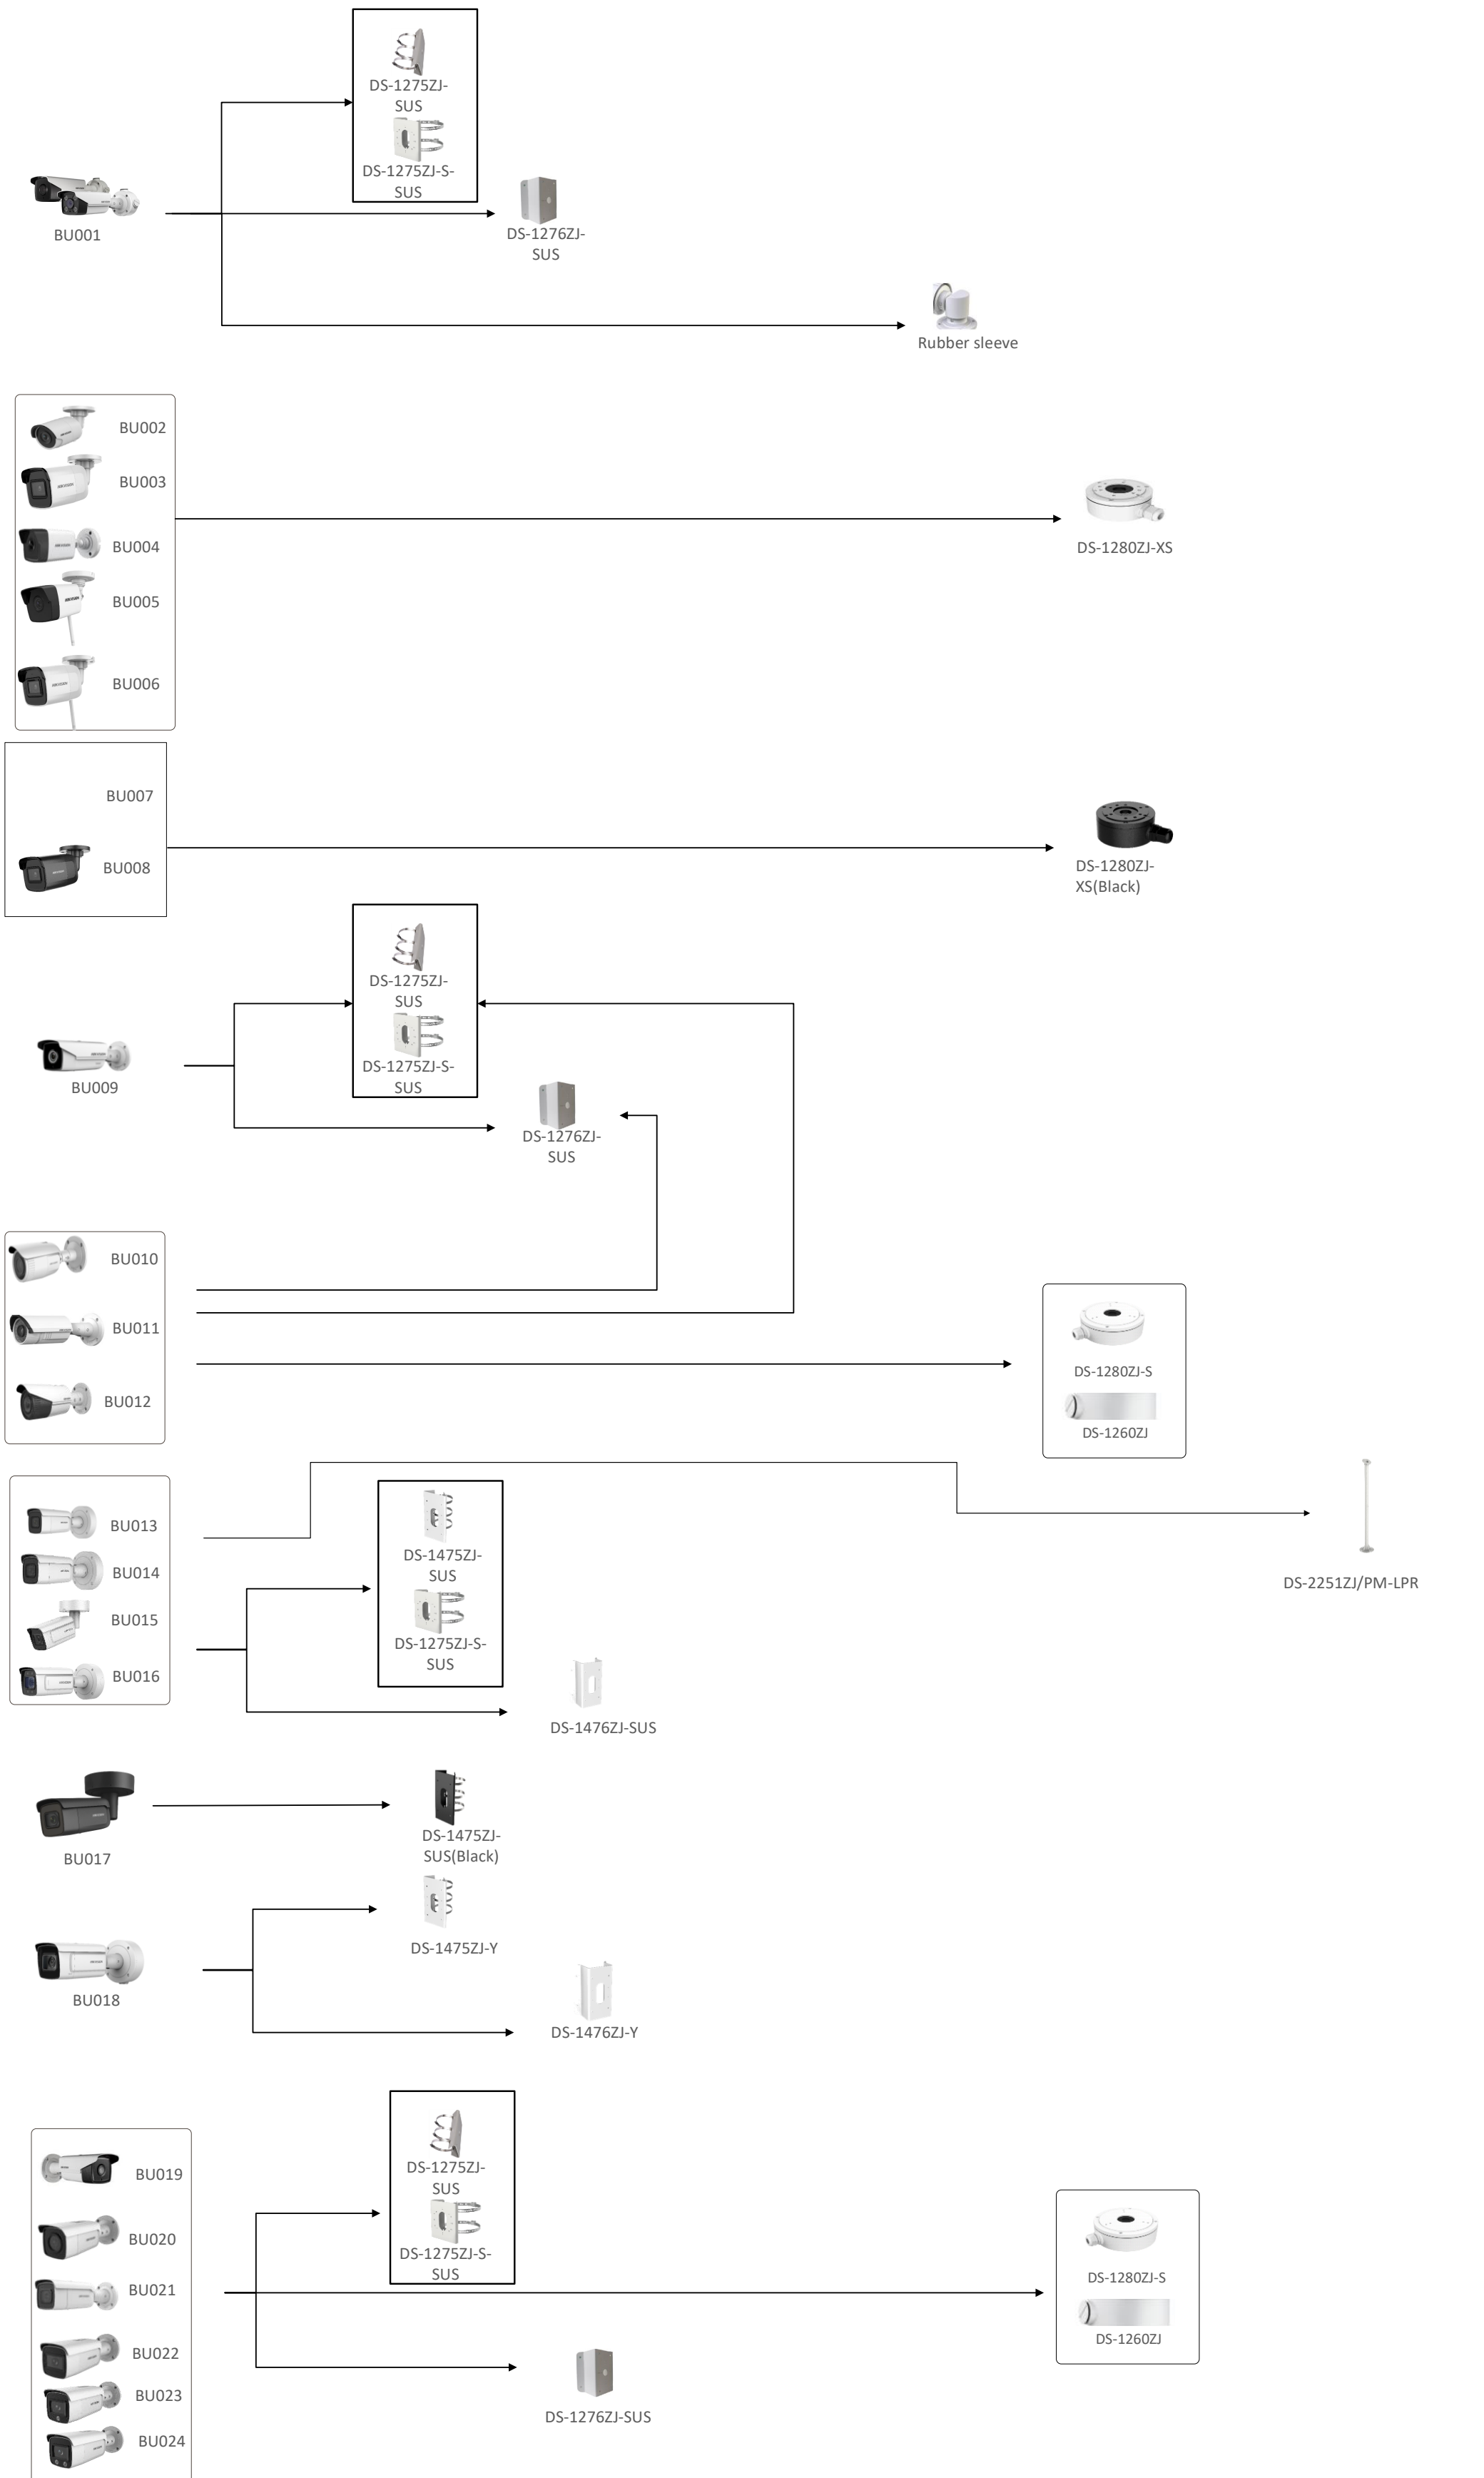

camera

In-ceiling
mount

Gang
box

Pendant
Mount

Junction
box

Wall
mount

Vertical pole
mount

Corner
mount

Camera Pendant Mount Indoor housing Outdoor housing Horizontal pole mount column mount Garden joint Wall Mount Junction Box Corner mount Vertical pole mount

Camera Horizontal pole mount Vertical pole mount Corner mount Wall mount Pendant Mount Rubber sleeve with weather proof Junction box Cardan Joint Column Mount